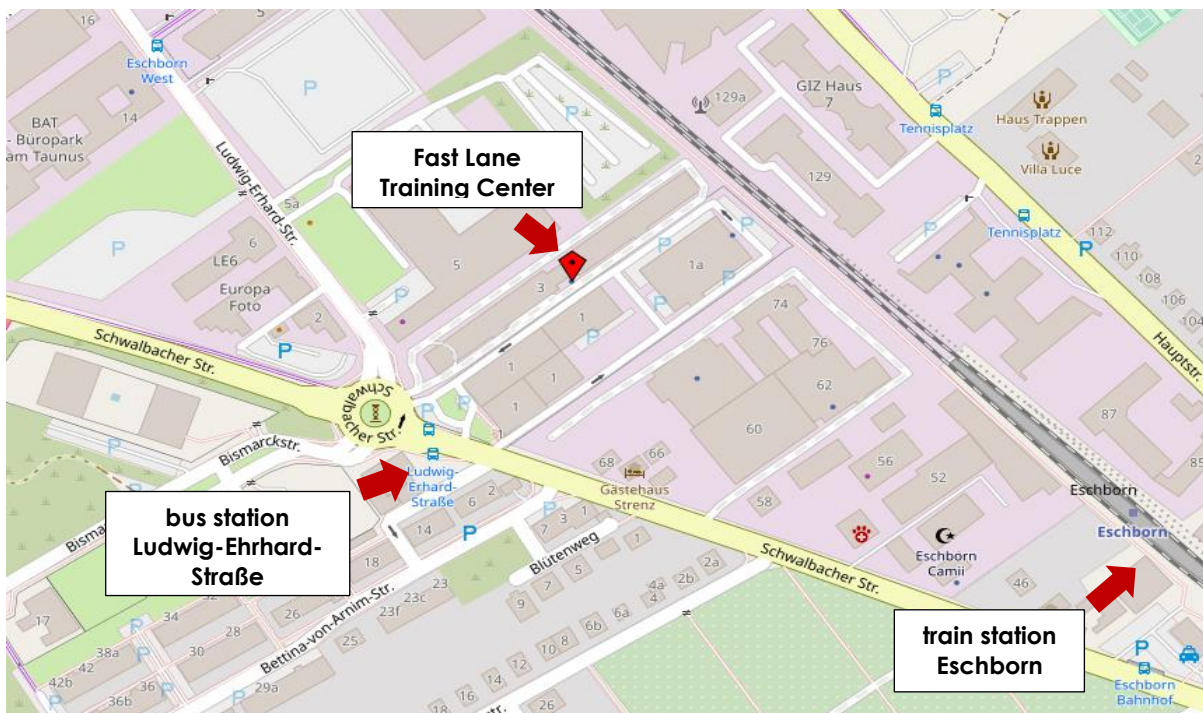

www.openstreetmap.de

Fast Lane Institute for Knowledge Transfer GmbH | Phone: +49 6196 8820 – 40 | info@flane.de | www.flane.de/en